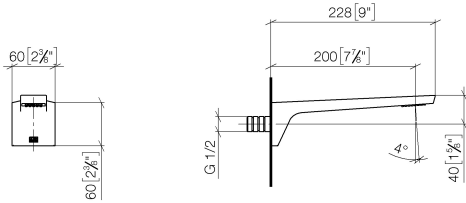

CL.1 Wall-mounted basin spout without pop-up waste - Brushed Champagne (22kt Gold)

CL.1

13 800 705

- 200mm projection
- fixed spout
- rectangular spray pattern with 40 individual jets
- hole diameter 37 mm
- lead-free
- 1/2" connection
- plug-link mounting
- max. flow 4.5 l/min
- This product can help a building meet the requirements of Green Building Rating Systems, e.g. LEED®, BREEAM®, DGNB

	Brushed Champagne (22kt Gold)	13 800 705-46
	Chrome	13 800 705-00
	Brushed Platinum	13 800 705-06
	Dark Chrome	13 800 705-19
	Champagne (22kt Gold)	13 800 705-47
	Brushed Dark Platinum	13 800 705-99

13 800 705
mm [inches]

Flow rate chart

Codes & Standards

ASME
A112.18.1/CSA
B125.1

California Energy
Commission
(CEC)

NSF/ANSI 372

NSF/ANSI/CAN
61

CL.1 Wall-mounted basin spout without pop-up waste - Brushed Champagne
(22kt Gold)