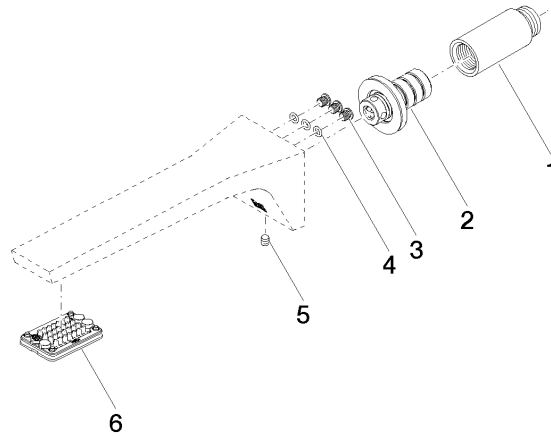

Flow rate chart

Codes & Standards

ASME
A112.18.1/CSA
B125.1

California Energy
Commission
(CEC)

NSF/ANSI 372

NSF/ANSI/CAN
61

CL.1 Wall-mounted basin spout without pop-up waste - Brushed Champagne
(22kt Gold)

CL.1

13 800 705

Certificates

IAPMO_N-4976.

IAPMO_6397.

13 800 705
Parts for other
finishes can be found
here: [Chrome](#)

Spare parts list

No.	Item Number	Name	Quantity used	Delivery time
1	09 24 03 081 10 90	extension	1	2
2	90 24 03 108 01 90	nipple set	1	2
3	09 30 30 113 20 90	screw	3	2
4	09 14 10 001 90	seal	3	2
5	90 31 11 004 00 90	pin	1	2
6	90 11 02 297 00 90	aerator	1	2