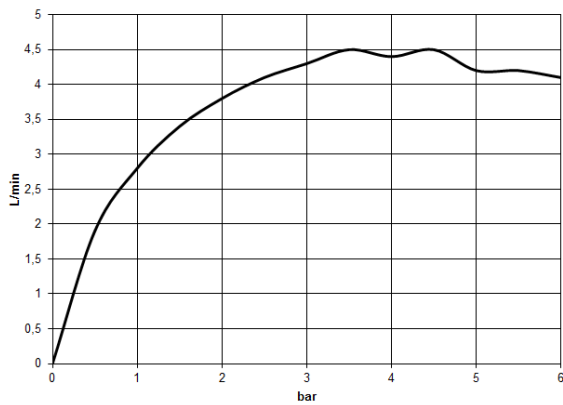

CL.1 Wall-mounted basin spout without pop-up waste - Brushed Champagne (22kt Gold)

CL.1

13 800 705

- 200mm projection
- fixed spout
- rectangular spray pattern with 40 individual jets
- hole diameter 37 mm
- lead-free
- 1/2" connection
- plug-link mounting
- max. flow 4.5 l/min
- This product can help a building meet the requirements of Green Building Rating Systems, e.g. LEED®, BREEAM®, DGNB

	Brushed Champagne (22kt Gold)	13 800 705-46
	Chrome	13 800 705-00
	Brushed Platinum	13 800 705-06
	Dark Chrome	13 800 705-19
	Champagne (22kt Gold)	13 800 705-47
	Brushed Dark Platinum	13 800 705-99

13 800 705
mm [inches]

Flow rate chart

Codes & Standards

ASME
A112.18.1/CSA
B125.1

California Energy
Commission
(CEC)

NSF/ANSI 372

NSF/ANSI/CAN
61

CL.1 Wall-mounted basin spout without pop-up waste - Brushed Champagne
(22kt Gold)